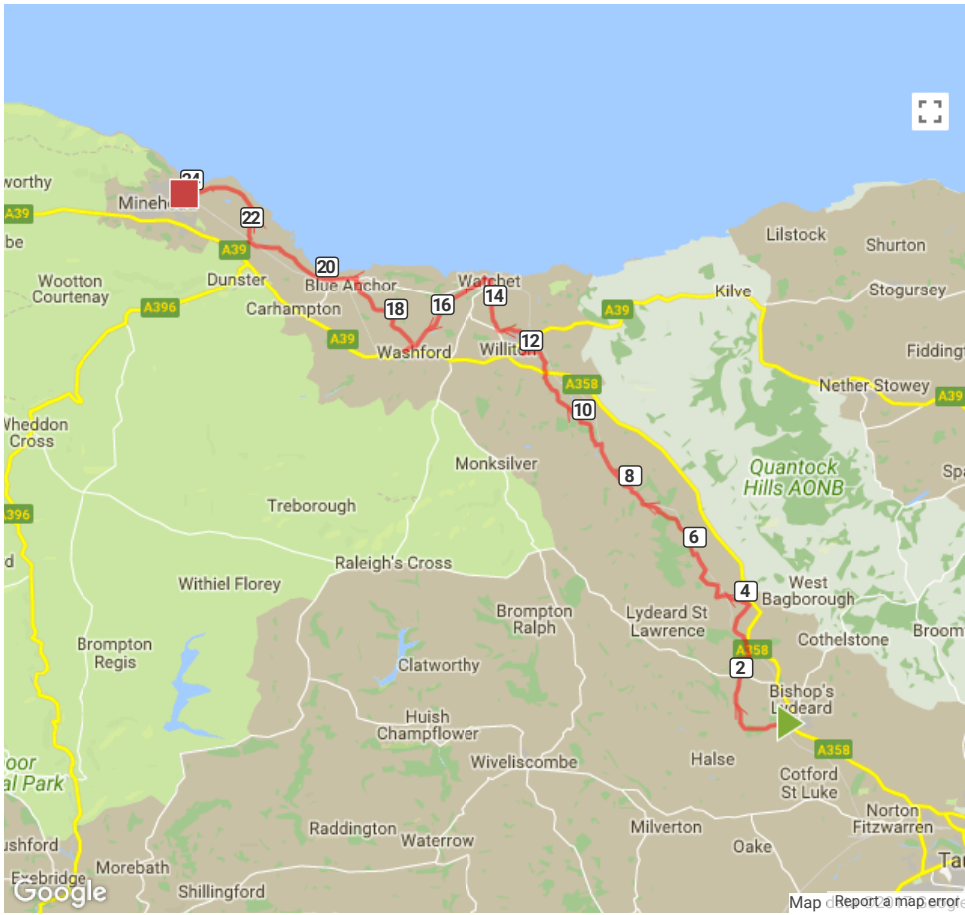

mapometer - run and walk the wsr

Distance
24.19 mi

ascent
0 m

descent
0 m